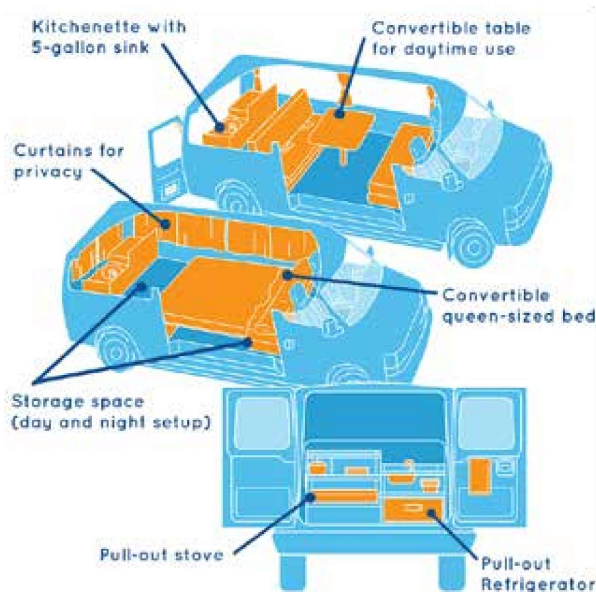

Mavericks

Perfect for 2-5 adults, families, or those who just like to stretch out. The Mavericks is a popular choice for its big bed, optional rooftop sleeper, storage space, comfortable ride, and all-around great design.

Available in: All locations except Vancouver and Calgary

Ford E150

- Sleeps 2-3 (4-5 with rooftop sleeper)
- Seats 5
- Average Campervan Year: 2012
- Average Campervan Fit-out: 2014
- Engine: 4.2L, 8 Cylinder
- Fuel: 12.4L/100km (18 mpg)
- Transmission: Auto

Dimensions

- Length: 5.4m (17.7ft)
- Width: 2.01m (6.6ft)
- Height: 2.05m (6.7ft)
- Storage space: 19.6 cubic ft

Living Equipment

- 30L (8 Gal) electric fridge
- Dual battery and auxillary battery supplemented by solar panel
- 18.9L (5 Gal) fresh water tank
- Sink with running water
- 2-burner Coleman stove

Bed Size

- 191cm (75in) x 168cm (66in)
- 2nd double bed w/ rooftop sleeper: 210 cm (83in) x 130cm (51in) x 92 cm (36 in)

Vehicle Features

- 5 seatbelts
- Convertible inside table and benches with storage space
- 10 A/C vents and heater (requires engine to be running)
- AM/FM stereo, CD player, and aux input
- Unique exterior artwork
- Smokefree